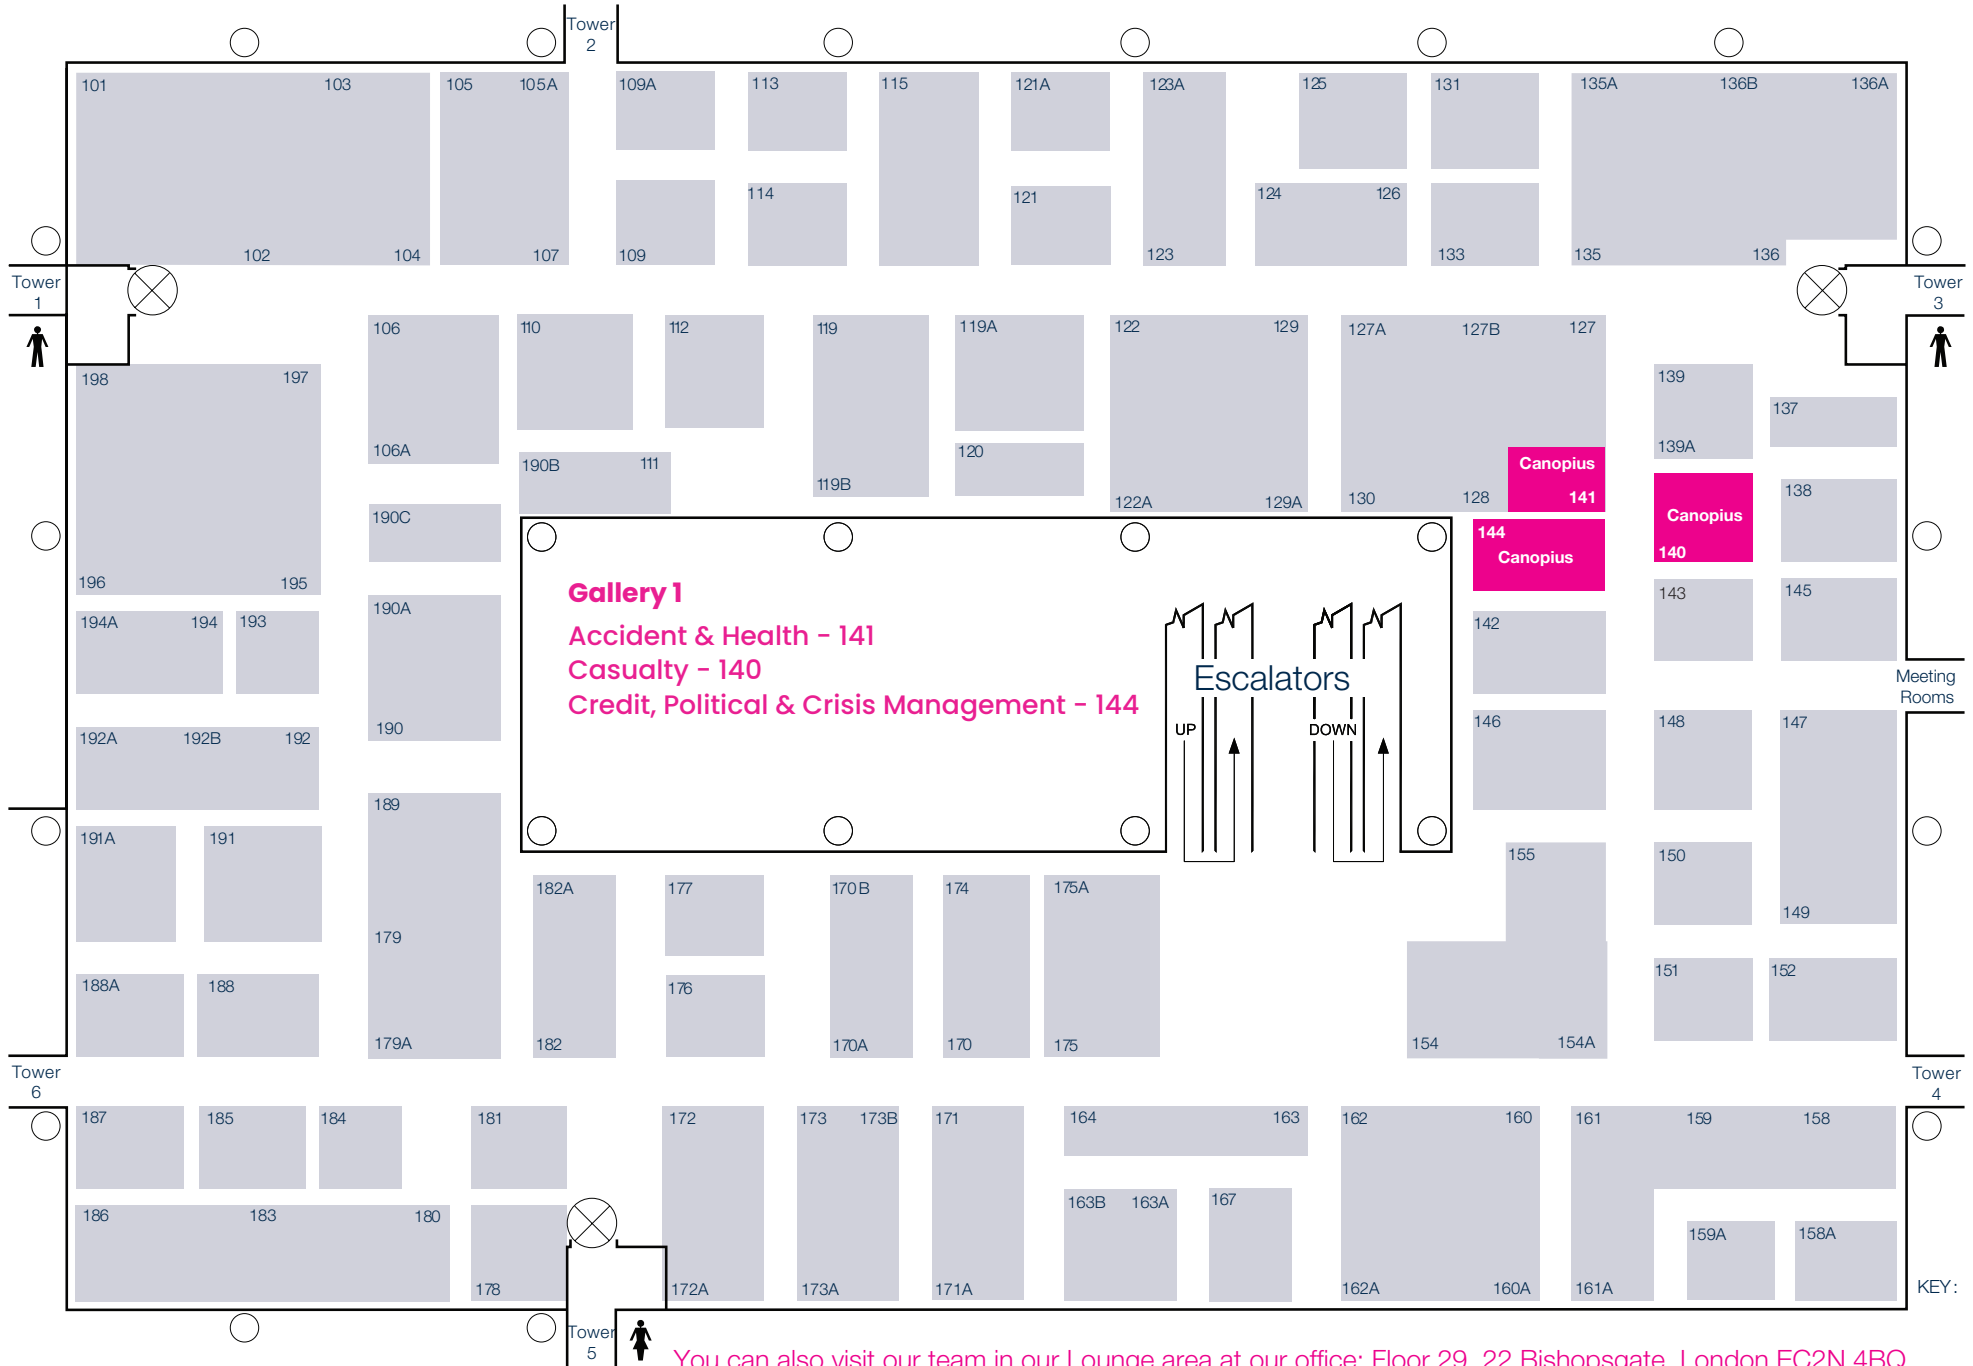

Gallery 1

You can also visit our team in our Lounge area at our office: Floor 29, 22 Bishopsgate, London EC2N 4BQ.