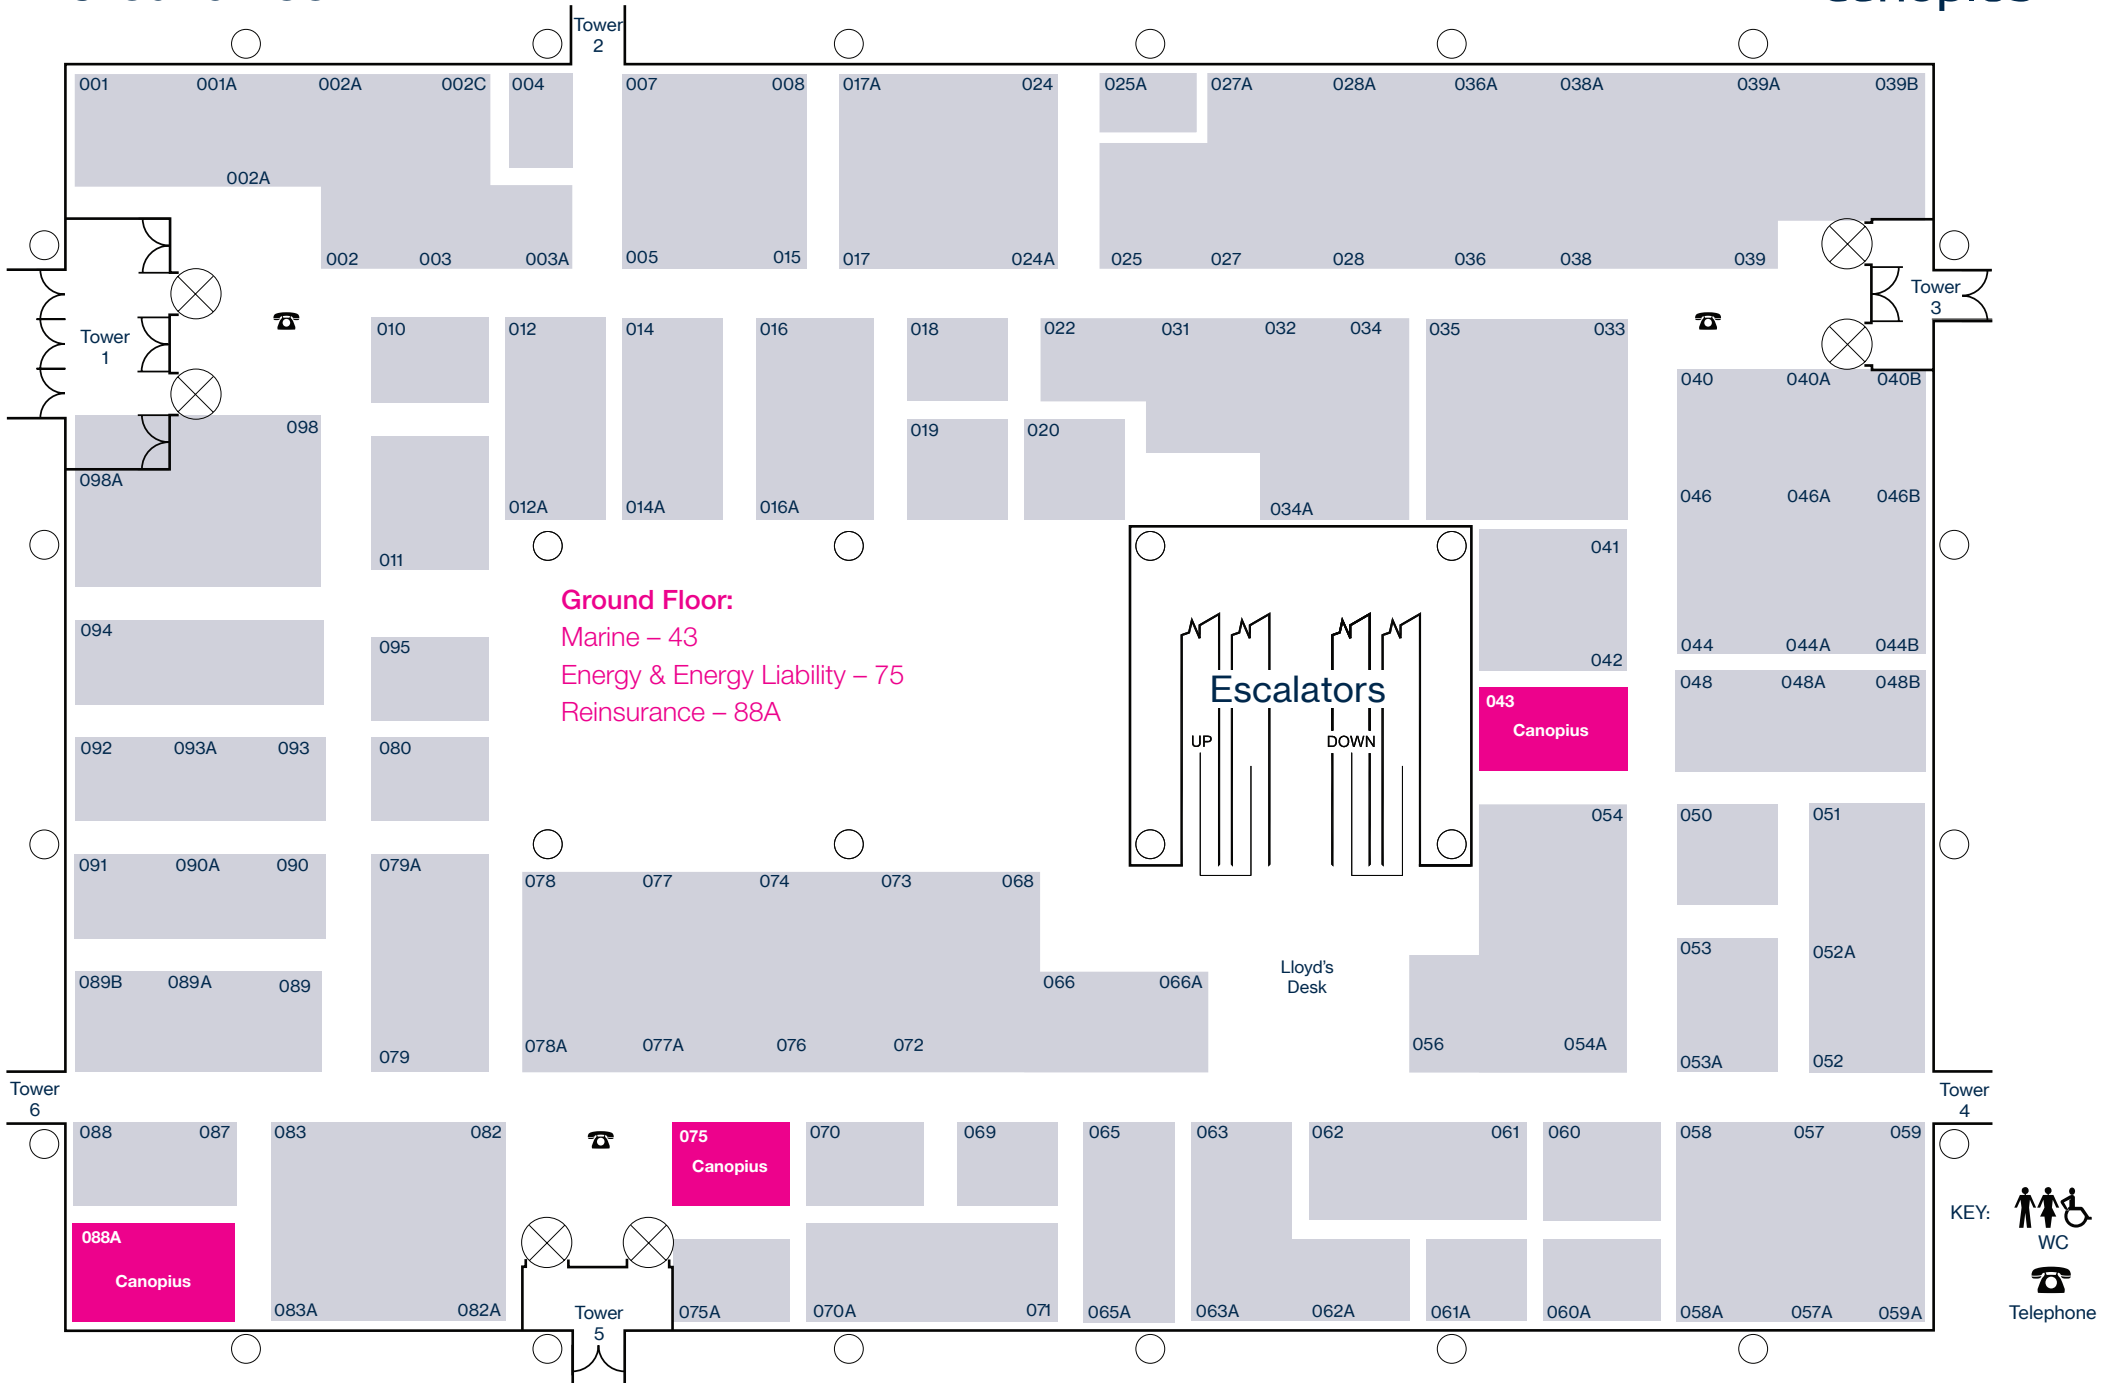

Ground floor

Ground Floor:
Marine – 43
Energy & Energy Liability – 75
Reinsurance – 88A

043
Canopius

075
Canopius

088A
Canopius

KEY:
WC
Telephone